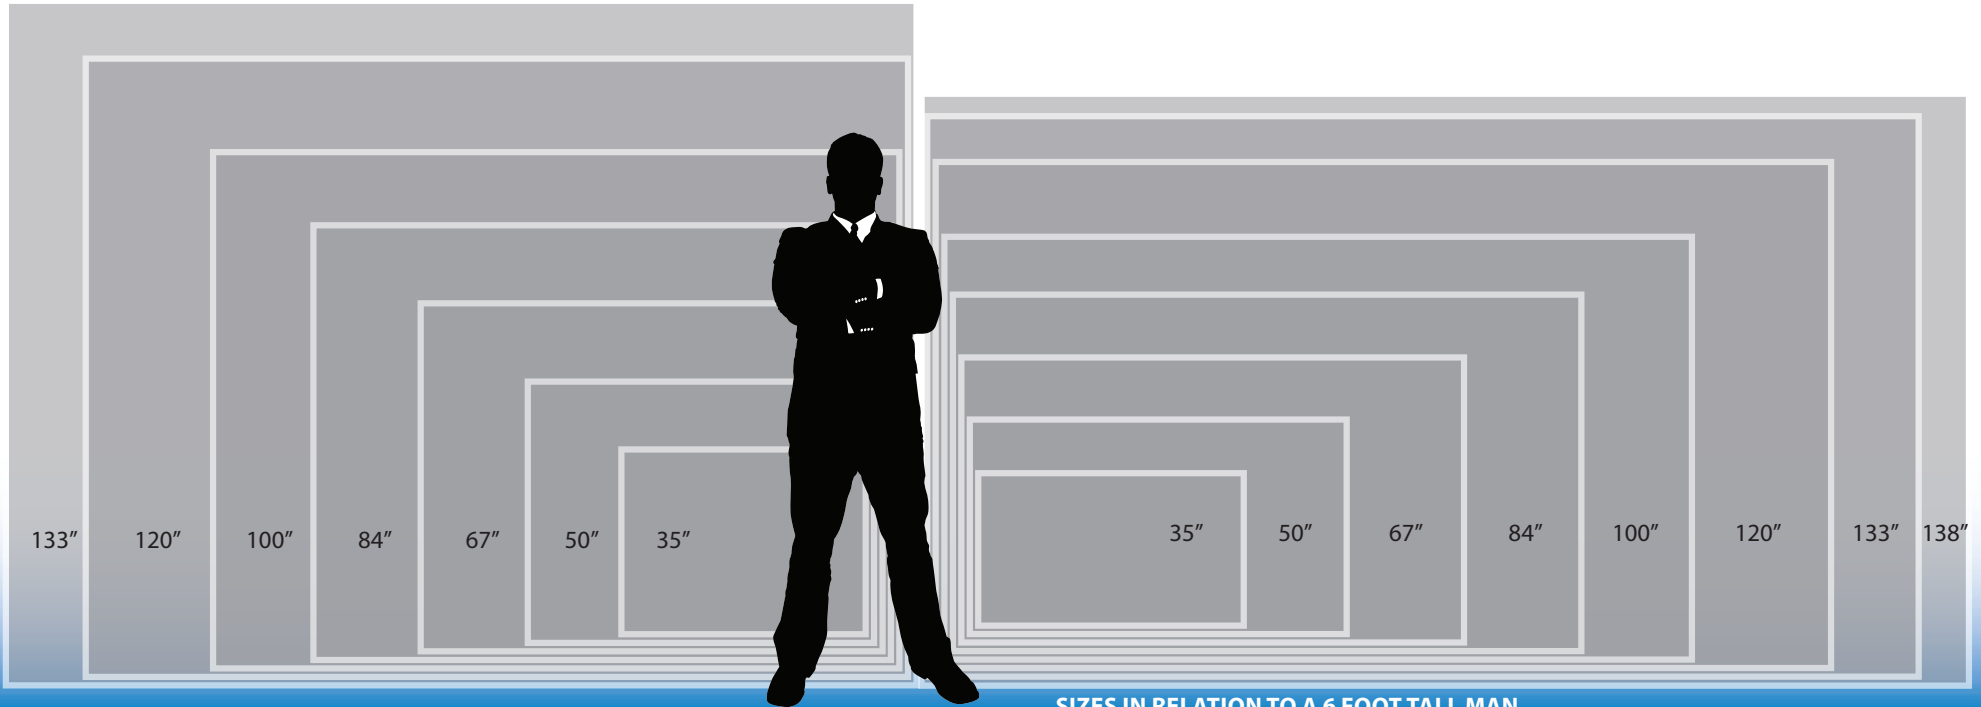

# Screen Size Reference Chart

SIZES IN RELATION TO A 6 FOOT TALL MAN

## STANDARD SCREEN SIZES

Screen Size (Diagonal)	4:3 Dimensions W x H (in.)	16:9 Dimensions W x H (in.)
35"	21 x 28	30.5 x 17.2
50"	40 x 30	43.6 x 24.5
67"	53.6 x 40.2	58.4 x 32.8
84"	67.2 x 50.4	73.2 x 41.2
100"	80 x 60	87.2 x 49.0
120"	96 x 72	104.6 x 58.8
133"	106.4 x 79.8	115.9 x 65.2
138"	-	120.0 x 67.7