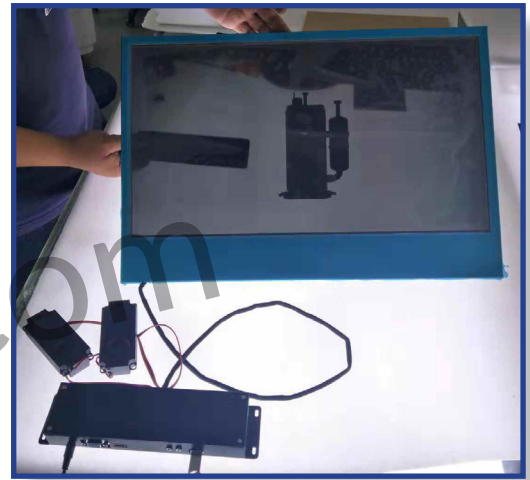

PLEASE NOTE:

All Transparent LCD's must be supported with a backlight, the backlight will be required for the transparent functionality. The more backlight provided the more transparent the display will be.

Transparent LCD Accessories

- [Touch Frame](#)
- Installation
- Mounts
- Display Case
- Lighting Kits
- Consulting

LCD Specifications

Diagonal Size	Display area (in)	Display area (mm)	Aspect Ratio	Resolution
10.1"	8.54" X 5.34"	216.96mm X 135.6mm	16:10	1280*800
12.1"	9.69" X 7.26"	246mm X 184.5mm	4:3	800x600
14"	12.18" X 6.85"	309.399mm X 173.952mm	16:09	1366x768
15"	11.97" X 8.98"	304.128mm X 228.096mm	4:3	1024x768
15.6"	13.55" X 7.62"	344.16mm X 193.59mm	16:09	1366x768
17"	13.30" X 10.64"	337.92mm X 270.336mm	5:04	1280x1024
17.1"	14.46" X 9.04"	367.416mm X 229.635mm	16:10	1440x900
17.3"	15.03" X 8.46"	381.888mm X 214.812mm	16:09	1366x768
18.5"	16.13" X 9.07"	409.8mm X 230.4mm	16:09	1366x768
19"	16.16" X 10.10"	410.4mm X 256.5mm	16:10	1440x900
19"	14.82" X 11.85"	376.32mm X 301.056mm	5:04	1280x1024
21.5"	18.72" X 10.52"	475.2mm X 267.3mm	16:09	1366x768
22"	18.65" X 11.66"	473.76mm X 296.1mm	16:10	1680x1050
23"	20.05" X 11.28"	509.2mm X 286.4mm	16:09	1920*1080
26"	22.67" X 12.74"	575.77mm X 323.7mm	16:09	1366x768
27"	23.54" X 13.24"	597.888 X 336.312mm	16:09	1366x768
32"	27.47" X 15.44"	697.7mm X 392.26mm	16:09	1920*1080
37"	32.26" X 18.15"	819.36mm X 460.89mm	16:09	1920*1080
43"	37.05" X 20.84"	941.184 X 529.416mm	16:09	1920*1080
47"	40.93" X 23.02"	1039.68mm X 584.82mm	16:09	1920*1080
49"	42.27" X 23.78"	1073.78 mm X 604 mm	16:09	1920*1080
50"	43.14" X 24.27"	1095.8mm X 616.4mm	16:09	1920*1080
55"	47.62" X 26.79"	1209.6mm X 680.4mm	16:09	1920*1080
60"	51.85" X 29.16"	1316.9mm*740.6mm	16:09	1920*1080
65"	56.24" X 31.63"	1428.48mm*803.52mm	16:09	1920*1080
75"	64.95" X 36.53"	1649.66mmX927.936mm	16:09	3840*2160
86"	74.61" X 41.97"	1895.04mmX1065.96mm	16:09	3840*2160

* These sizes represent the panels only and do not include Display Cases or Backlighting.