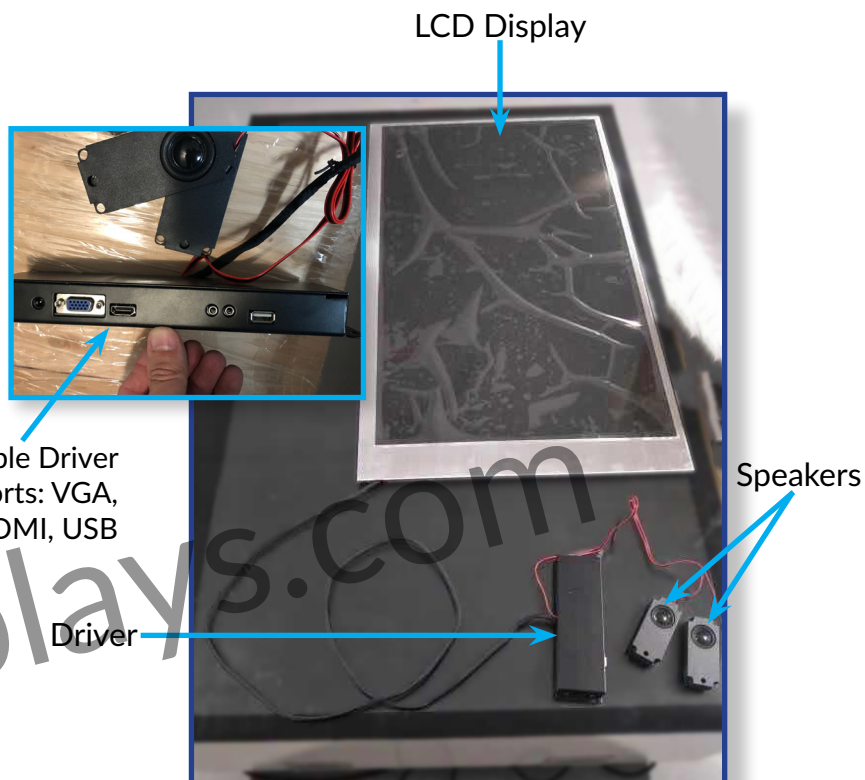

All standard Transparent LCD Panels are equipped with:

- Aluminum Frame
- Motherboard/Driver with HDMI+VGA+USB inputs: you can connect your own computer by VGA/ HDMI cable, and you can insert your USB drive into USB port to display. Connect Panel with supplied LVDS cable
- Speakers
- Power Supply 12v, 5A

- Includes remote control for input selection and volume control