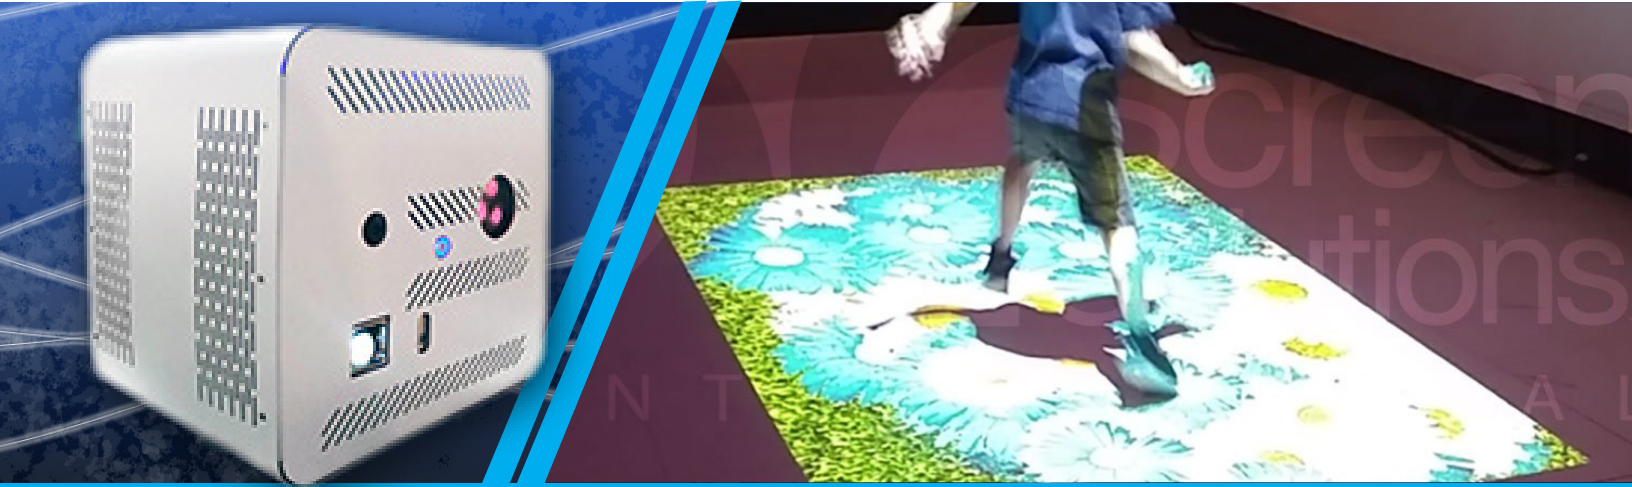

All-In-One Interactive Floor Plug & Play

Model #: IF-A

ALL-IN-ONE INTERACTIVE FLOOR

The All-In-One Interactive Floor is a creative way to turn an otherwise normal area into an eye-catching “living” space. With over 300 interactive effects to choose from, including entertainment, advertising, and promotional solutions, the All-In-One Interactive Floor offers you a powerful way to uniquely engage your audiences and to increase your company’s visibility to potential clients and partners.

High-Brightness LED

- Over 30,000 hrs
- 2,000 ANSI Lumens

High Resolution

- Stunning picture
- 1280 x 800 px

Modern Software

- Over 300 effects
- AutoFocus capability

All-In-One

- Plug and Play!
- Remote Control
- Installation brackets